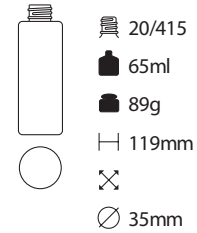

24/410
88ml
125g
H 122mm
54.5x33mm
Ø

L-0906

24/415
99ml
120g
H 103.5mm
68x35mm
Ø

L-1211

20/410
124ml
144g
H 126mm
39.5x45mm
Ø

L-1212

24/410
124ml
200g
H 90mm
65x41.5mm
Ø

L-0611

15/415
18ml
47g
H 70.7mm
45x28.8mm
31mm

L-0512

24/410
56ml
72g
H 82.5mm
45x34mm
31mm

L-1011

24/410
113ml
160g
H 126mm
51x36.5mm
31mm

L-1525

24/410
168ml
166g
H 137mm
56x43mm
31mm

L-1277

24/410
82ml
100g
H 101mm
X
Ø 44mm

24/410
71ml
90g
H 96.5mm
X
Ø 43mm

18/415
25ml
39g
H 71mm
X
Ø 31.5mm

24/410
129ml
161g
H 142mm
X 40.5x30.5mm
Ø

20/410
52ml
86g
H 101mm
X 36x26mm
Ø

20/410
56ml
83g
H 96mm
X 35x50mm
Ø

18/415
36ml
55g
H 83.6mm
X 31.7x40.8mm
Ø

YL-0039

YL-0038

L-0614

L-0327

YL-0036

YL-0035

YL-0034