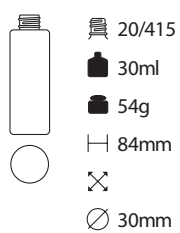

24/410
88ml
125g
H 122mm
54.5x33mm
Ø

L-0906

24/415
99ml
120g
H 103.5mm
68x35mm
Ø

L-1211

20/410
124ml
144g
H 126mm
39.5x45mm
Ø

L-1212

24/410
124ml
200g
H 90mm
65x41.5mm
Ø

L-0611

15/415
18ml
47g
H 70.7mm
45x28.8mm
31mm

L-0512

24/410
56ml
72g
H 82.5mm
45x34mm
31mm

L-1011

24/410
113ml
160g
H 126mm
51x36.5mm
31mm

L-1525

24/410
168ml
166g
H 137mm
56x43mm
31mm

L-1277

24/410
82ml
100g
H 101mm
X
Ø 44mm

24/410
71ml
90g
H 96.5mm
X
Ø 43mm

18/415
25ml
39g
H 71mm
X
Ø 31.5mm

24/410
129ml
161g
H 142mm
X 40.5x30.5mm
Ø

20/410
52ml
86g
H 101mm
X 36x26mm
Ø

20/410
56ml
83g
H 96mm
X 35x50mm
Ø

18/415
36ml
55g
H 83.6mm
X 31.7x40.8mm
Ø

YL-0039

YL-0038

L-0614

L-0327

YL-0036

YL-0035

YL-0034