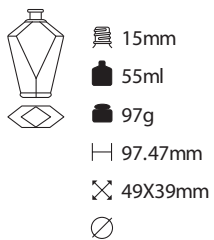

12013

Height 20mm
Capacity 105.1ml
Weight 124.9g
Height 93mm
Width 40x23mm
Diameter symbol

12014

Height 20mm
Capacity 100.3ml
Weight 129.7g
Height 116mm
Width 49x27mm
Diameter symbol

10004

Height 20mm
Capacity 80.2ml
Weight 100.8g
Height 122mm
Width 45x26mm
Diameter symbol

11013

Height 20mm
Capacity 58.4ml
Weight 102.9g
Height 110mm
Width 37x23mm
Diameter symbol

11014

Height 20mm
Capacity 106ml
Weight 121.7g
Height 123mm
Width 50x30mm
Diameter symbol

11019

Height 20mm
Capacity 80.2ml
Weight 100.8g
Height 122mm
Width 45x26mm
Diameter symbol

YP-0056

 肩 20mm
 ■ 108.5ml
 ■ 135g
 H 137mm
 X 52.5x40mm
 ∅

YP-0067

 肩 20mm
 ■ 108ml
 ■ 142g
 H 125mm
 X 64.5x31mm
 ∅

YP-0069

 肩 15mm
 ■ 55ml
 ■ 86.5g
 H 79.6mm
 X 78.34x25mm
 ∅

CJ-0403

 肩 20mm
 ■ 118.5ml
 ■ 181.5g
 H 120mm
 X 45x35mm
 ∅

P-1503

 肩 20mm
 ■ 114ml
 ■ 157g
 H 107mm
 X 72x33mm
 ∅

P-0562

 肩 15mm
 ■ 54.5ml
 ■ 92.8g
 H 96.75mm
 X 59.4x31.49mm
 ∅

P-1017

 肩 20mm
 ■ 106.5ml
 ■ 152g
 H 118.5mm
 X 73x37.5mm
 ∅

YP-0033

YP-0041