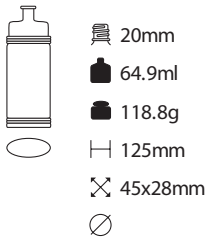

15016

高 20mm
■ 105.9ml
■ 154.1g
H 109mm
X 50x41mm
∅

12024

高 20mm
■ 119.1ml
■ 132g
H 127mm
X 44x32mm
∅

12026

高 20mm
■ 109.6ml
■ 132.2g
H 111mm
X 50x37mm
∅

13041

高 20mm
■ 113.1ml
■ 128.2g
H 109mm
X 40x22mm
∅

13046

高 20mm
■ 105ml
■ 132.3g
H 140mm
X
∅ 35mm

11022

Height 20mm
Capacity 64.9ml
Weight 118.8g
Height 125mm
Width 45x28mm
Diameter symbol

11024

Height 20mm
Capacity 83.4ml
Weight 112.7g
Height 124mm
Width 50x26mm
Diameter symbol

12013

Height 20mm
Capacity 105.1ml
Weight 124.9g
Height 93mm
Width 40x23mm
Diameter symbol

12014

Height 20mm
Capacity 100.3ml
Weight 129.7g
Height 116mm
Width 49x27mm
Diameter symbol

10004

Height 20mm
Capacity 80.2ml
Weight 100.8g
Height 122mm
Width 45x26mm
Diameter symbol

11013

Height 20mm
Capacity 58.4ml
Weight 102.9g
Height 110mm
Width 37x23mm
Diameter symbol

11014

Height 20mm
Capacity 106ml
Weight 121.7g
Height 123mm
Width 50x30mm
Diameter symbol

11019

Height 20mm
Capacity 80.2ml
Weight 100.8g
Height 122mm
Width 45x26mm
Diameter symbol