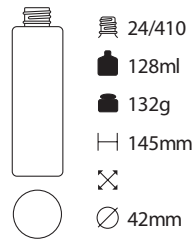

24/410
88ml
125g
H 122mm
54.5x33mm
Ø

L-0906

24/415
99ml
120g
H 103.5mm
68x35mm
Ø

L-1211

20/410
124ml
144g
H 126mm
39.5x45mm
Ø

L-1212

24/410
124ml
200g
H 90mm
65x41.5mm
Ø

L-0611

15/415
18ml
47g
H 70.7mm
45x28.8mm
31mm

L-0512

24/410
56ml
72g
H 82.5mm
45x34mm
31mm

L-1011

24/410
113ml
160g
H 126mm
51x36.5mm
31mm

L-1525

24/410
168ml
166g
H 137mm
56x43mm
31mm

L-1277

24/410
82ml
100g
H 101mm
X
Ø 44mm

24/410
71ml
90g
H 96.5mm
X
Ø 43mm

18/415
25ml
39g
H 71mm
X
Ø 31.5mm

24/410
129ml
161g
H 142mm
X 40.5x30.5mm
Ø

20/410
52ml
86g
H 101mm
X 36x26mm
Ø

20/410
56ml
83g
H 96mm
X 35x50mm
Ø

18/415
36ml
55g
H 83.6mm
X 31.7x40.8mm
Ø

YL-0039

YL-0038

L-0614

L-0327

YL-0036

YL-0035

YL-0034