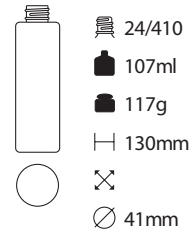

24/410
88ml
125g
H 122mm
54.5x33mm
Ø

L-0906

24/415
99ml
120g
H 103.5mm
68x35mm
Ø

L-1211

20/410
124ml
144g
H 126mm
39.5x45mm
Ø

L-1212

24/410
124ml
200g
H 90mm
65x41.5mm
Ø

L-0611

15/415
18ml
47g
H 70.7mm
45x28.8mm
31mm

L-0512

24/410
56ml
72g
H 82.5mm
45x34mm
31mm

L-1011

24/410
113ml
160g
H 126mm
51x36.5mm
31mm

L-1525

24/410
168ml
166g
H 137mm
56x43mm
31mm

L-1277

24/410
82ml
100g
H 101mm
X
Ø 44mm

24/410
71ml
90g
H 96.5mm
X
Ø 43mm

18/415
25ml
39g
H 71mm
X
Ø 31.5mm

24/410
129ml
161g
H 142mm
X 40.5x30.5mm
Ø

20/410
52ml
86g
H 101mm
X 36x26mm
Ø

20/410
56ml
83g
H 96mm
X 35x50mm
Ø

18/415
36ml
55g
H 83.6mm
X 31.7x40.8mm
Ø

YL-0039

YL-0038

L-0614

L-0327

YL-0036

YL-0035

YL-0034