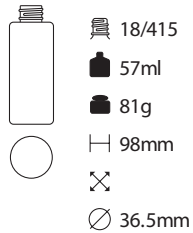

24/410
88ml
125g
H 122mm
54.5x33mm
Ø

L-0906

24/415
99ml
120g
H 103.5mm
68x35mm
Ø

L-1211

20/410
124ml
144g
H 126mm
39.5x45mm
Ø

L-1212

24/410
124ml
200g
H 90mm
65x41.5mm
Ø

L-0611

15/415
18ml
47g
H 70.7mm
45x28.8mm
31mm

L-0512

24/410
56ml
72g
H 82.5mm
45x34mm
31mm

L-1011

24/410
113ml
160g
H 126mm
51x36.5mm
31mm

L-1525

24/410
168ml
166g
H 137mm
56x43mm
31mm

L-1277

24/410
82ml
100g
H 101mm
X
Ø 44mm

24/410
71ml
90g
H 96.5mm
X
Ø 43mm

18/415
25ml
39g
H 71mm
X
Ø 31.5mm

24/410
129ml
161g
H 142mm
X 40.5x30.5mm
Ø

20/410
52ml
86g
H 101mm
X 36x26mm
Ø

20/410
56ml
83g
H 96mm
X 35x50mm
Ø

18/415
36ml
55g
H 83.6mm
X 31.7x40.8mm
Ø

YL-0039

YL-0038

L-0614

L-0327

YL-0036

YL-0035

YL-0034